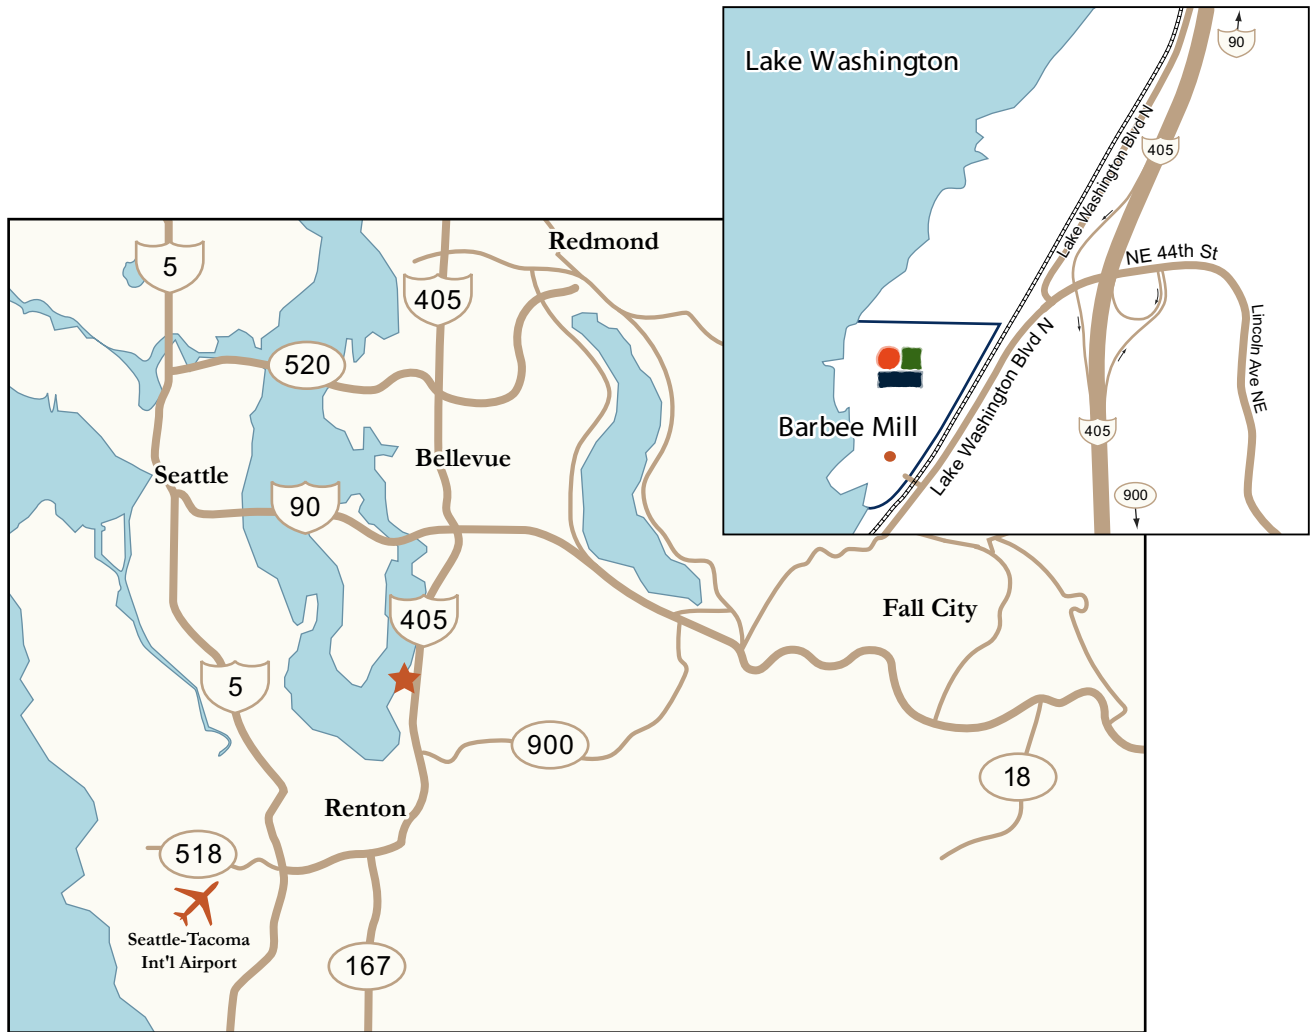

BARBEE MILL

LAKE WASHINGTON LIVING

North or South on I-405:

From I-405, take exit 7 toward NE 44th St.

Head West on NE 44th St. towards the lake.

Slight left at Lake Washington Blvd. N.

Barbee Mill is on the right.