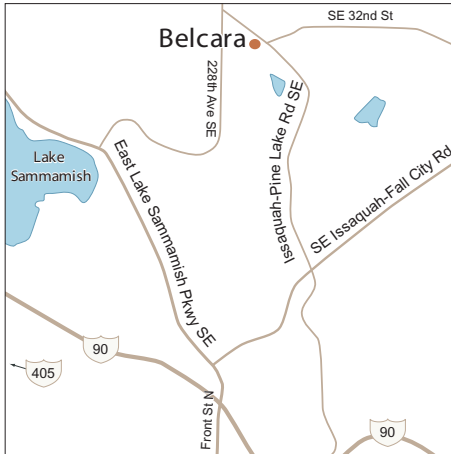

Belcara

From East or West I-90:

Take I-90 toward the Front Street Exit, via Exit 17.

Turn toward Sammamish on Front Street/E Lake Sammamish Prkwy

Turn right at SE Issaquah-Fall City Rd.

Turn left at Issaquah-Pine Lake Rd SE.

Belcara will be on the left side of the roundabout at SE 32nd St.

23312 SE 34th Place, Sammamish, WA 98075

Telephone: 425.677.8422