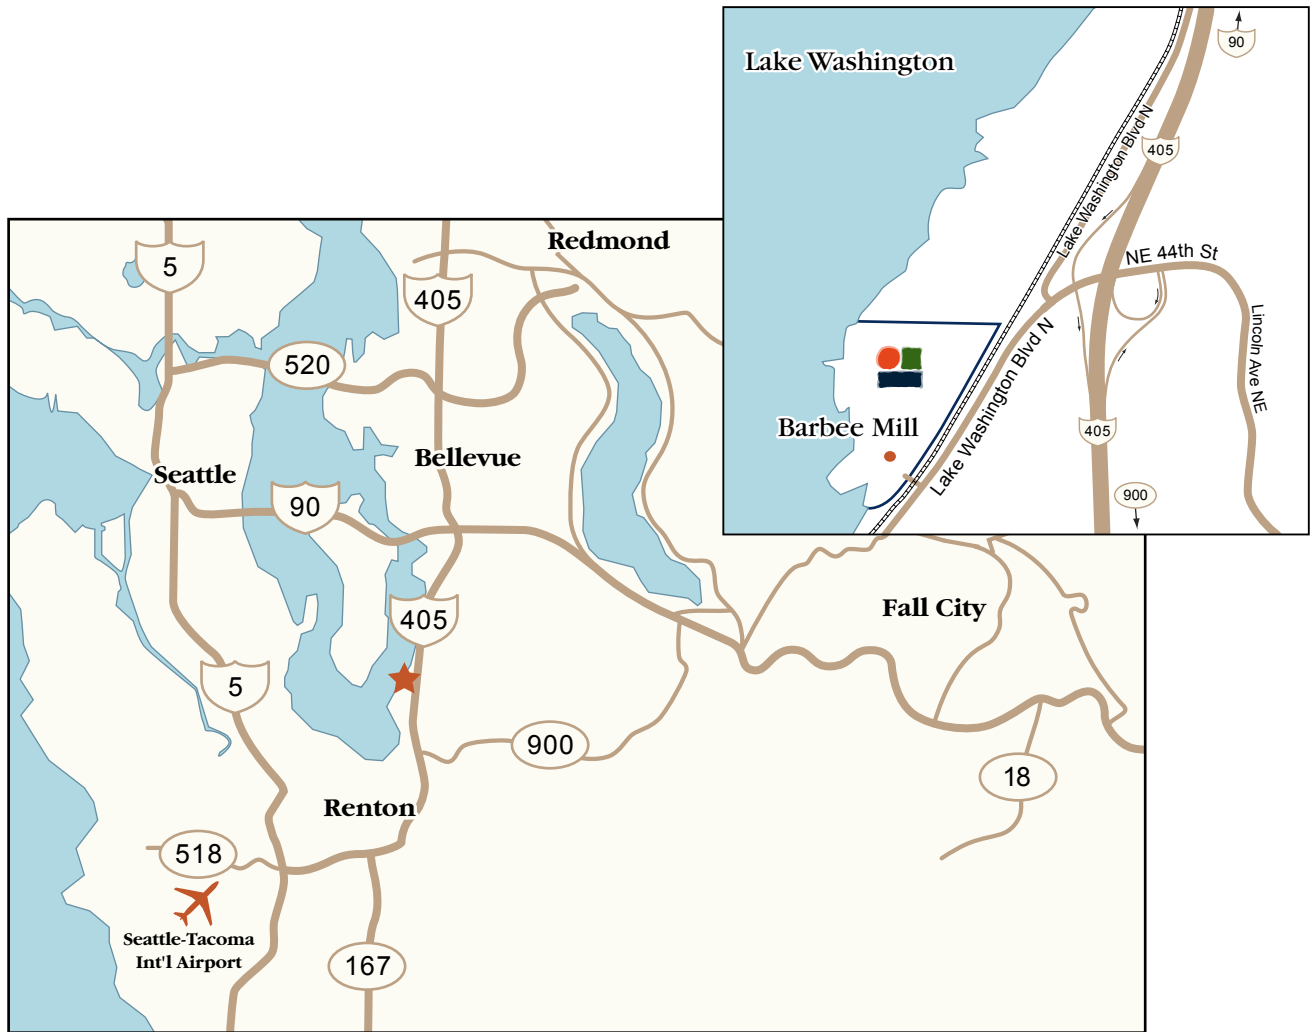

BARBEE MILL

LAKE WASHINGTON LIVING

North or South on I-405:

From I-405, take exit 7 toward NE 44th St.

Head West on NE 44th St. towards the lake.

Slight left at Lake Washington Blvd. N.

Barbee Mill is on the right.