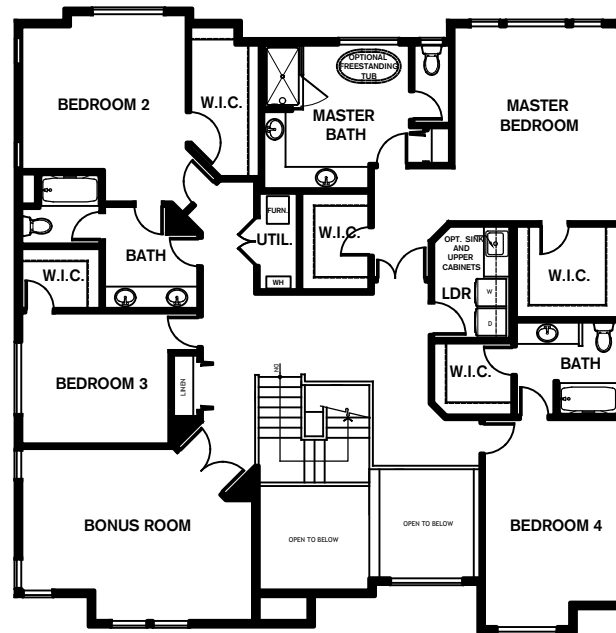

MEADOWLEAF

RESIDENCE **seven**

5 Bedrooms
3.75 Bathrooms
3-Car Garage
3,776 sq. ft.

RESIDENCE seven

3,776 sq.ft.

- 5 Bedrooms
- 3.75 Bathrooms
- 3-Car Garage

- + Den
- + Kitchen Nook
- + Covered Patio
- + Bonus Room
- + Butler's Pantry
- + Mudroom

Note: Windows, porches, and walls may vary due to exterior elevations. See agent for specific details.

Optional Floorplan Features

- Freestanding Tub in Master
- Laundry Room Sink
- Laundry Room Upper Cabinets
- Sliding Glass Wall

upper FLOORPLAN

main FLOORPLAN