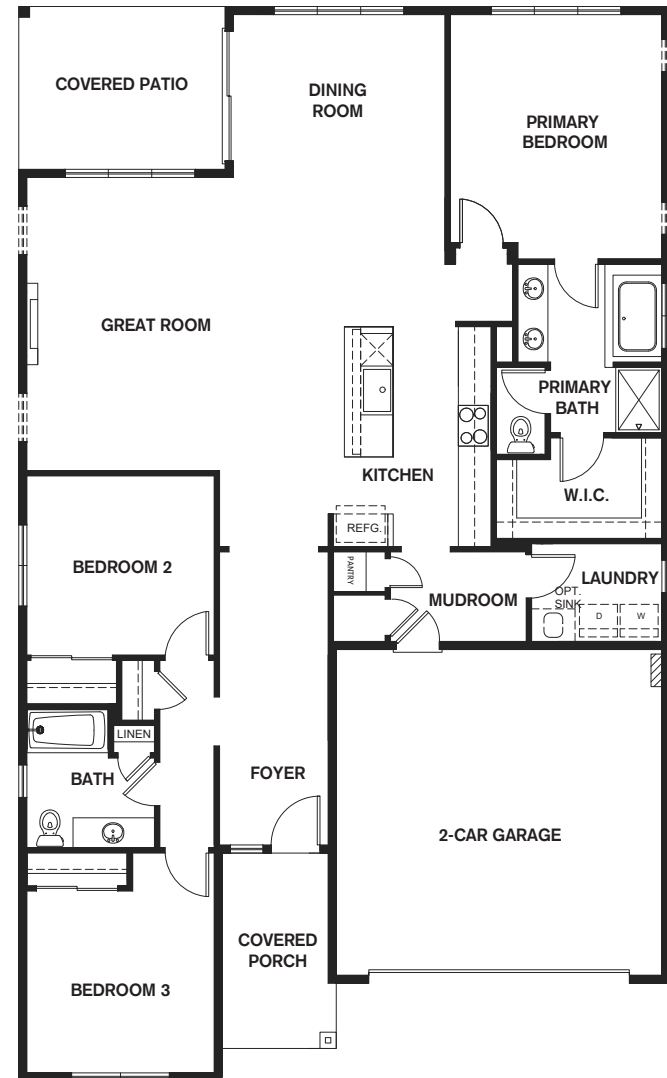

Perkins

PRAIRIE

RESIDENCE 4005

3 Bedrooms | 2 Bathrooms | 2-Car Garage | 1,872 Sq. Ft.

Conner Homes reserves the right to make any modifications in price, materials, specifications, plans and designs without prior notice. Plans and elevations are artist's concept and not to scale. Ceiling heights, room sizes, window locations, bay windows, alcoves and dormers may change with each elevation. Square footages are estimates and are not warranted by the seller. For clarification and additional information, please consult our Sales Representative. (4005) 3.23.22

RESIDENCE 4005

3 Bedrooms | 2 Bathrooms | 2-Car Garage | 1,872 Sq. Ft.

Conner Homes reserves the right to make any modifications in price, materials, specifications, plans and designs without prior notice. Plans and elevations are artist's concept and not to scale. Ceiling heights, room sizes, window locations, bay windows, alcoves and dormers may change with each elevation. Square footages are estimates and are not warranted by the seller. For clarification and additional information, please consult our Sales Representative. (4005) 3.23.22