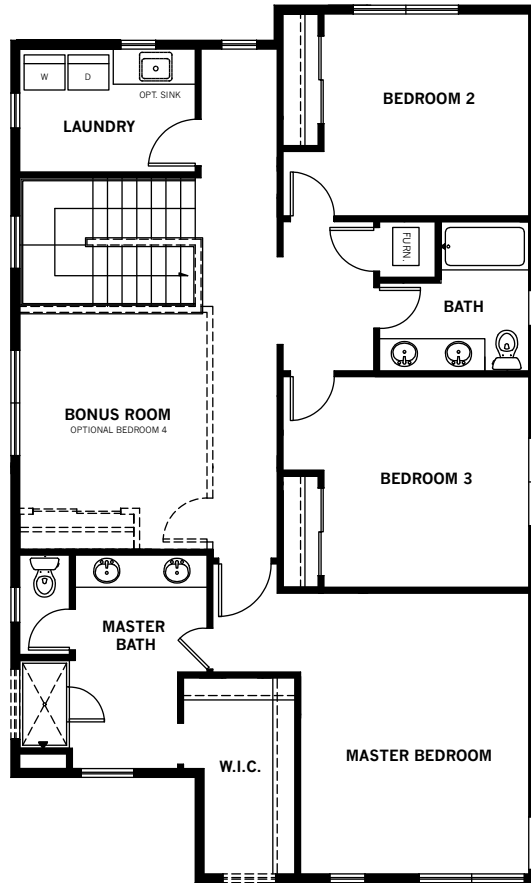

WIND ROSE

RESIDENCE FOUR

4 Bedrooms | 2.5 Bathrooms | 2-Car Garage | 2,682 sq. ft.

ELEVATION A

ELEVATION B

Conner Homes reserves the right to make any modifications in price, materials, specifications, plans and designs without prior notice. Plans and elevations are artist's concept and not to scale. Ceiling heights, room sizes, window locations, bay windows, alcoves and dormers may change with each elevation. Square footages are estimates and are not warranted by the seller. For clarification and additional information, please consult our Sales Representative. 6.18.19 (3051)

RESIDENCE FOUR

4 Bedrooms | 2.5 Bathrooms | 2-Car Garage | 2,682 sq. ft.

Note: porches, deck and walls may vary due to exterior elevations. See agent for specific details.

upper FLOORPLAN

main FLOORPLAN

lower FLOORPLAN