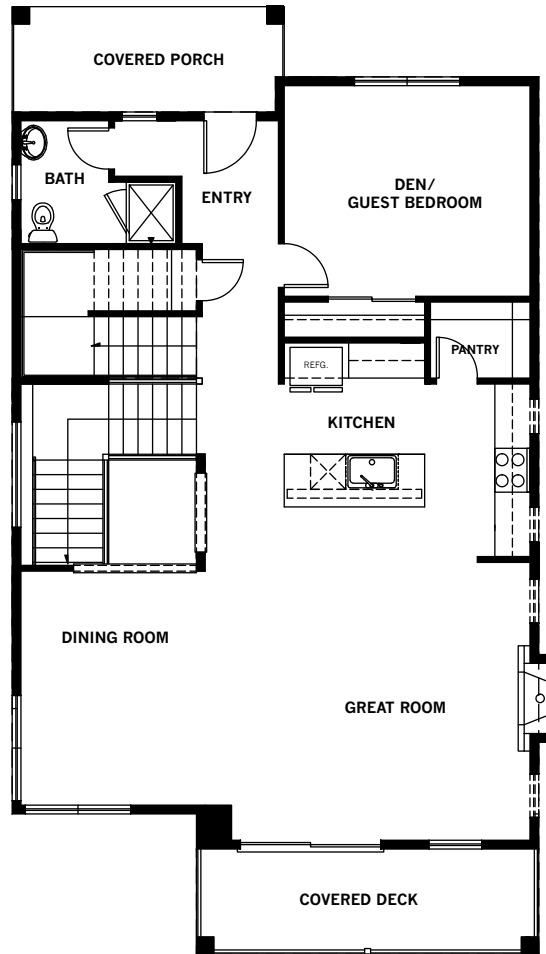

WIND ROSE

RESIDENCE FOUR

4 Bedrooms | 2.5 Bathrooms | 2-Car Garage | 2,682 sq. ft.

ELEVATION A

ELEVATION B

Conner Homes reserves the right to make any modifications in price, materials, specifications, plans and designs without prior notice. Plans and elevations are artist's concept and not to scale. Ceiling heights, room sizes, window locations, bay windows, alcoves and dormers may change with each elevation. Square footages are estimates and are not warranted by the seller. For clarification and additional information, please consult our Sales Representative. 6.18.19 (3051)

RESIDENCE FOUR

4 Bedrooms | 2.5 Bathrooms | 2-Car Garage | 2,682 sq. ft.

Note: porches, deck and walls may vary due to exterior elevations. See agent for specific details.

upper FLOORPLAN

main FLOORPLAN

lower FLOORPLAN