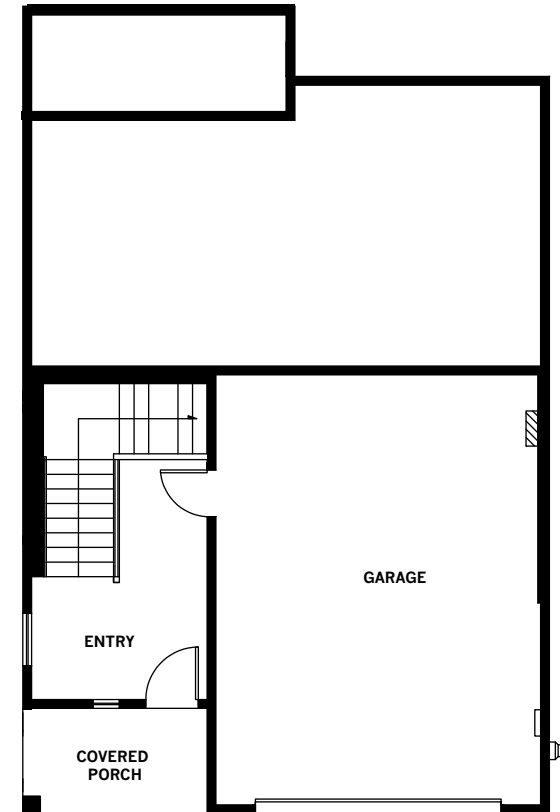

WIND ROSE

RESIDENCE FOUR

4 Bedrooms | 2.5 Bathrooms | 2-Car Garage | 2,682 sq. ft.

ELEVATION A

ELEVATION B

Conner Homes reserves the right to make any modifications in price, materials, specifications, plans and designs without prior notice. Plans and elevations are artist's concept and not to scale. Ceiling heights, room sizes, window locations, bay windows, alcoves and dormers may change with each elevation. Square footages are estimates and are not warranted by the seller. For clarification and additional information, please consult our Sales Representative. 6.18.19 (3051)

RESIDENCE FOUR

4 Bedrooms | 2.5 Bathrooms | 2-Car Garage | 2,682 sq. ft.

Note: porches, deck and walls may vary due to exterior elevations. See agent for specific details.

upper FLOORPLAN

main FLOORPLAN

lower FLOORPLAN