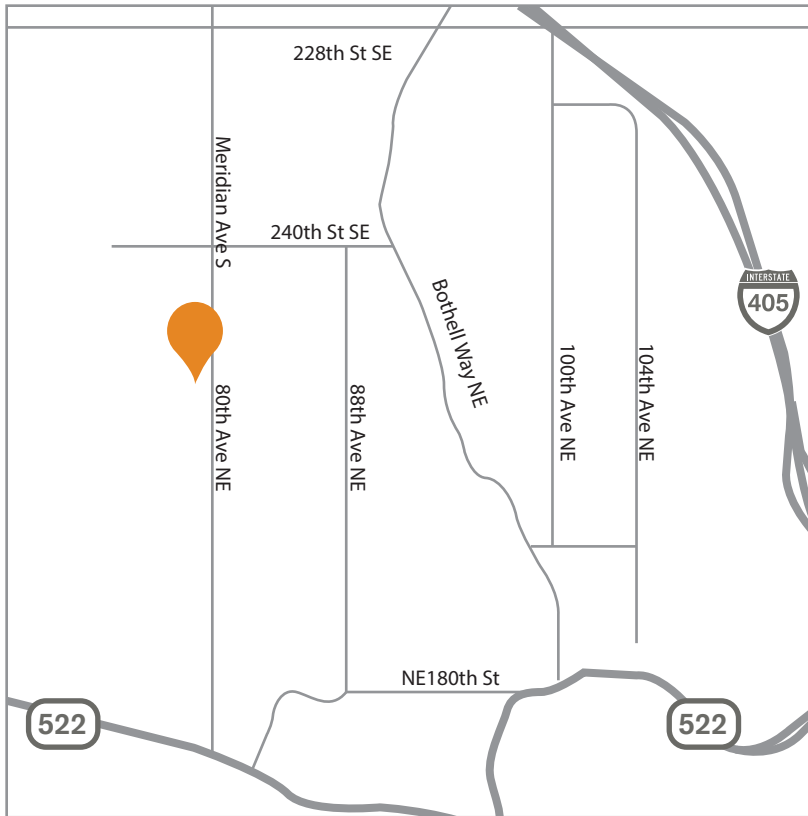

# Cortesa

## Directions to Cortesa

Head north on I-405 toward Bothell  
Take exit 23 for WA-522 W  
Slight right onto WA-522W/Woodinville Dr  
Turn right onto 80th Ave NE  
Cortesa will be on your left

**ROBERT WOLVERTON & ALEESHA FELKER**