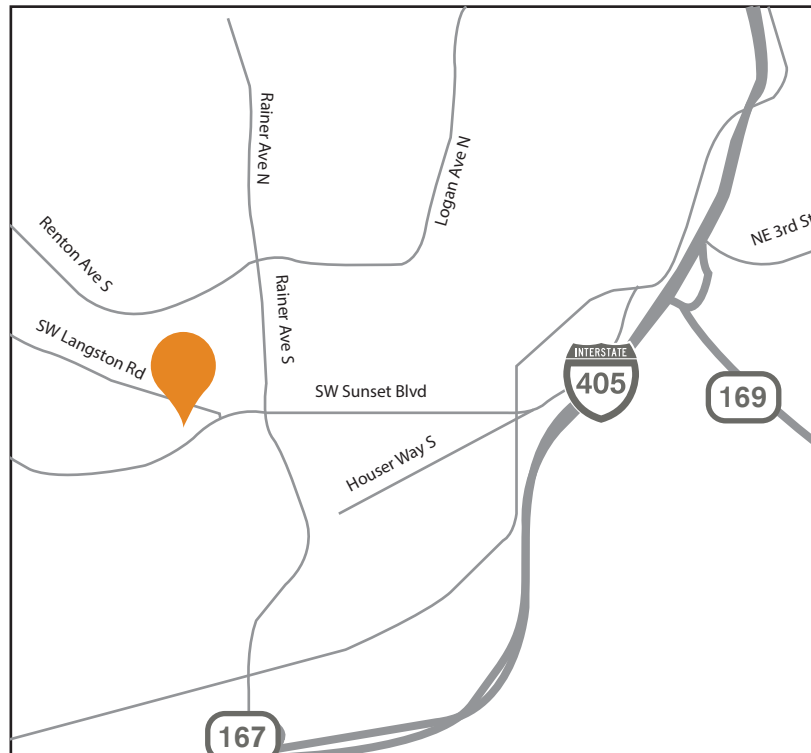

LADERA

Directions to Ladera

Head south on I-405 to 167N/Rainier Ave
Take exit 2B toward Rainier Ave S
Continue on Hwy 167N/Rainier Ave S
Turn left onto SW Sunset Blvd
Turn right onto Hardie Ave SW
Turn left onto SW Langston Rd
Ladera will be on your left