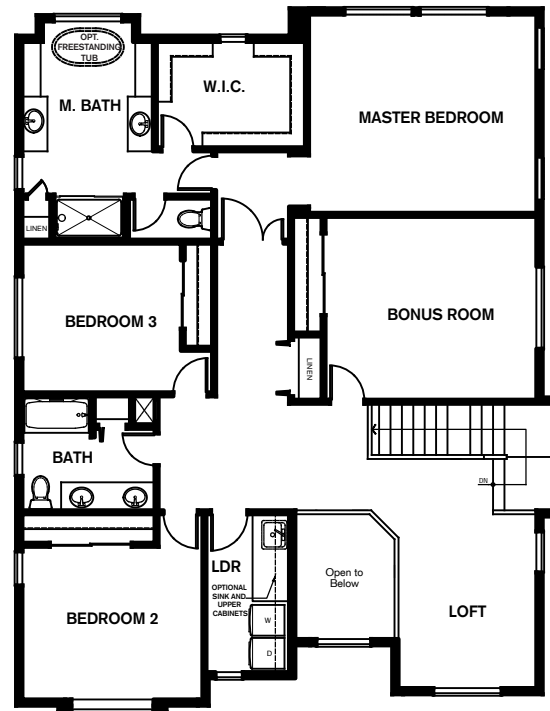

MEADOWLEAF

RESIDENCE **three**

3 Bedrooms
2.75 Bathrooms
2-Car Garage
3,059 sq. ft.

RESIDENCE three

3,059 sq.ft.

3 Bedrooms
2.75 Bathrooms
2-Car Garage

- + Loft
- + Bonus Room
- + Covered Patio
- + Mudroom
- + Pantry
- + Den
- + Kitchen Nook

Note: Windows, porches, and walls may vary due to exterior elevations. See agent for specific details.

Optional Floorplan Features

- Freestanding Tub in Master Bath
- Laundry Room Sink
- Laundry Room Upper Cabinets
- Closet in Den
- Mudroom Bench
- Outdoor Fireplace

upper FLOORPLAN

lower FLOORPLAN