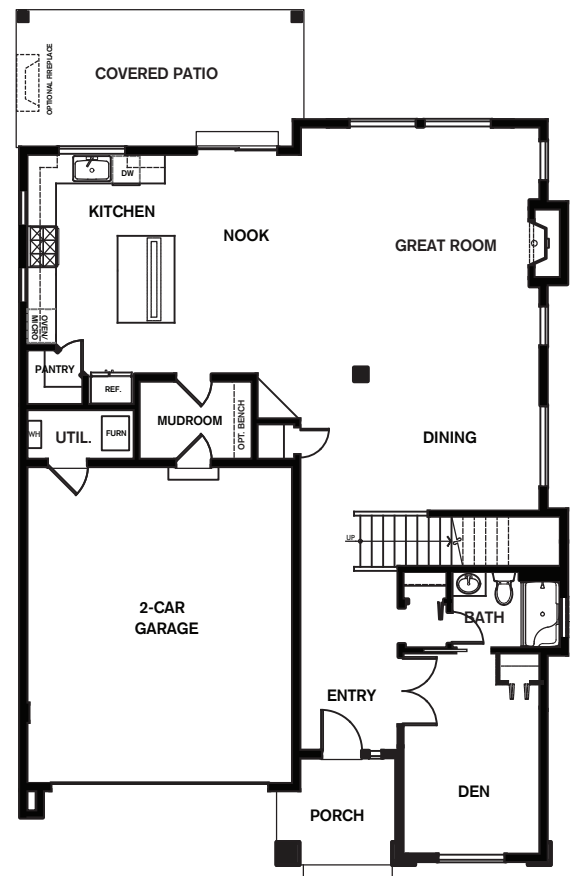

MEADOWLEAF

HOME OF THE WEEK

RESIDENCE 3 | Homesite 49

MLS# 1258651 | \$1,235,000

4 Beds | 2.75 Baths | 3,059 sq. ft.

- Move-In Ready Home!
- Slab Quartz Countertops
- Air Conditioning
- Luxury Gourmet Kitchen with Stainless Steel Thermador Appliances including Refrigerator
- Bedroom on Main with En-suite Bath
- Under Cabinet Lights
- Large Fully Fenced Backyard
- Smart Lighting Package Included
- Covered Patio
- Freestanding Soaking Tub in Master Bath
- Front and Backyard Landscaped with Irrigation

MEADOWLEAF

HOME OF THE WEEK

RESIDENCE **three**

3,059 sq.ft.

4 Bedrooms
2.75 Bathrooms
2-Car Garage

- + Loft
- + Bonus Room
- + Covered Patio
- + Mudroom
- + Pantry
- + Kitchen Nook

Note: Windows, porches, and walls may vary due to exterior elevations. See agent for specific details.

upper FLOORPLAN

lower FLOORPLAN

Optional
Floorplan
Features

- Freestanding Tub in Master Bath
- Laundry Room Sink
- Laundry Room Upper Cabinets
- Closet in Den
- Mudroom Bench
- Outdoor Fireplace

www.connerhomes.com