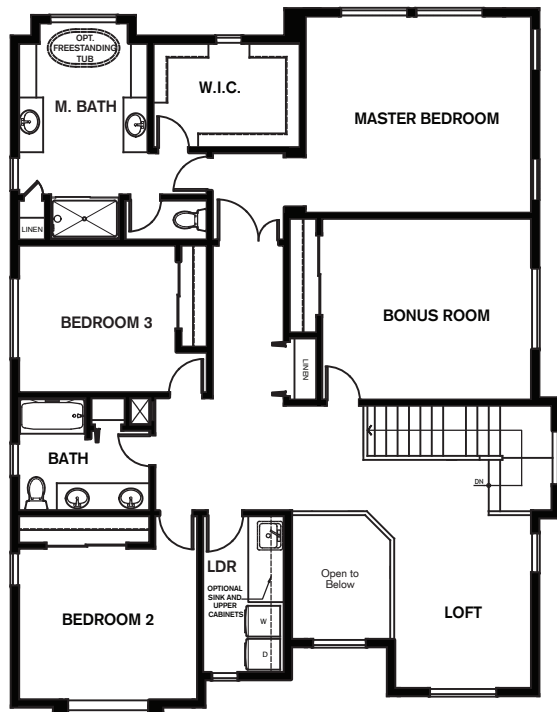

MEADOWLEAF

HOME OF THE WEEK

RESIDENCE 3 | Homesite 49

MLS# 1258651 | \$1,235,000

4 Beds | 2.75 Baths | 3,059 sq. ft.

- Move-In Ready Home!
- Slab Quartz Countertops
- Air Conditioning
- Luxury Gourmet Kitchen with Stainless Steel Thermador Appliances including Refrigerator
- Bedroom on Main with En-suite Bath
- Under Cabinet Lights
- Large Fully Fenced Backyard
- Smart Lighting Package Included
- Covered Patio
- Freestanding Soaking Tub in Master Bath
- Front and Backyard Landscaped with Irrigation

MEADOWLEAF

HOME OF THE WEEK

RESIDENCE **three**

3,059 sq.ft.

4 Bedrooms
2.75 Bathrooms
2-Car Garage

- + Loft
- + Bonus Room
- + Covered Patio
- + Mudroom
- + Pantry
- + Kitchen Nook

Note: Windows, porches, and walls may vary due to exterior elevations. See agent for specific details.

upper FLOORPLAN

lower FLOORPLAN

Optional
Floorplan
Features

- Freestanding Tub in Master Bath
- Laundry Room Sink
- Laundry Room Upper Cabinets
- Closet in Den
- Mudroom Bench
- Outdoor Fireplace

www.connerhomes.com