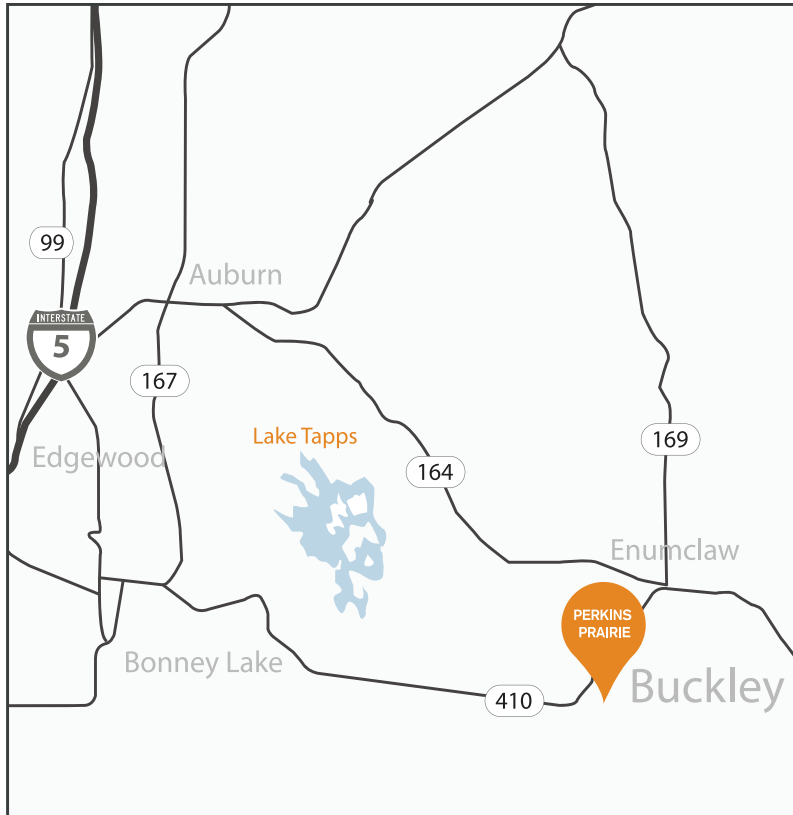

Perkins

PRAIRIE

Directions: From Bonney Lake head East on WA-410. Continue on WA-410 E. Turn right onto WA-165 S. Turn left on Ryan Road. Perkins Prairie will be on your left.

360.761.7296 | perkinsprairie@connerhomes.com | 456 S Sergeant St. Buckley, WA