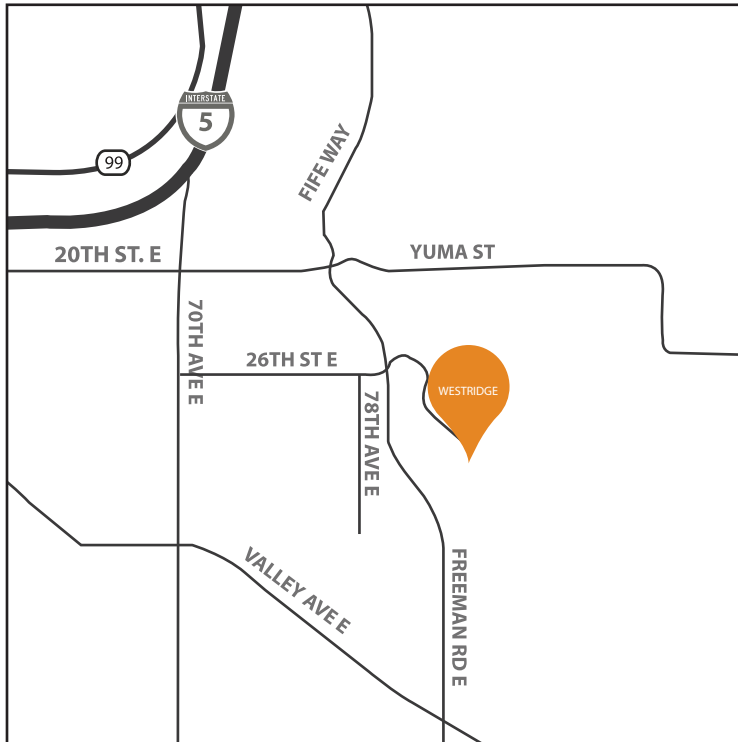

# WESTRIDGE

**Directions:** On I-5S take exit 137 for WA-99N toward Fife/Milton. Turn left onto WA-99S/54th Ave E. Turn left onto 20th St E. Turn right onto 70th Ave E. Turn left onto 26th St E. Continue onto Westridge.